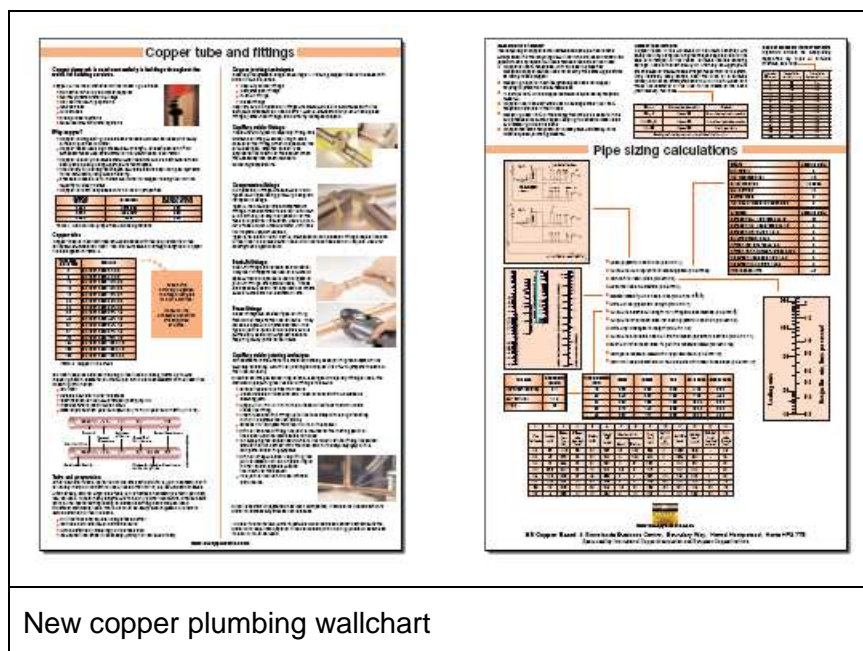

Notes to the editor:

The UK Copper Board was established in 1993 as part of a European campaign to promote the use of copper as the professional's choice when installing plumbing and heating systems.

The Board works in close association with tube and fitting manufacturers throughout the UK and Europe, and is supported by the International Copper Association and the European Copper Institute.

New copper plumbing wallchart

For further information or hi res images, contact:

Bryony Samuel
Marketing Co-ordinator
Copper Development Association
5 Grovelands Business Centre, Boundary Way
Hemel Hempstead, Herts HP2 7TE

Tel: 01442 275705

Fax: 01442 275716

Email: bryony.samuel@copperdev.co.uk

Websites: www.ukcopperboard.co.uk

www.copperinfo.co.uk

Copper Connects Life.™